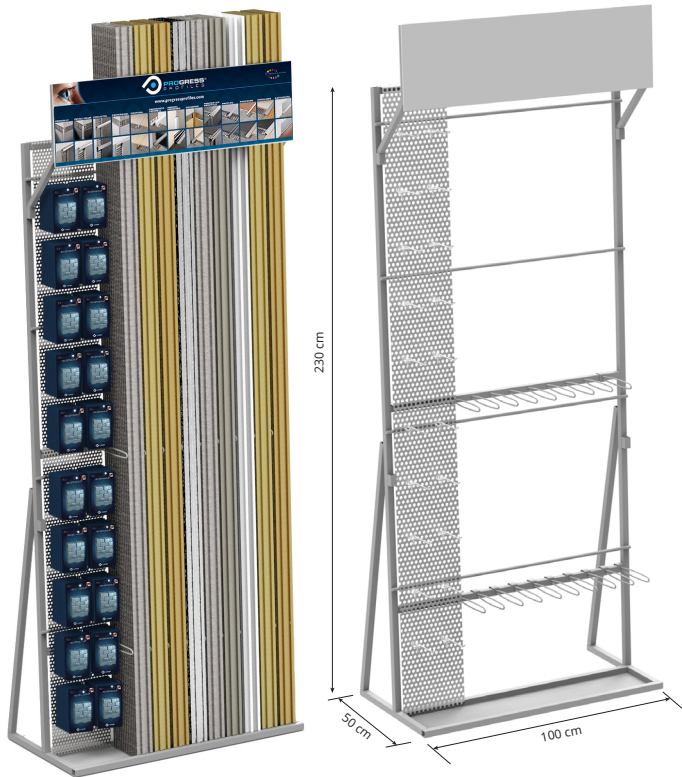

# DISPLAYS FOR PROFILES

**PEPCP** EXPOSURE DISPLAY "PEPCP" (accessories excluded)  
width 100 cm - depth 50 cm - height 230 cm

Article	
PEPCP (profiles)	*
PEPCPBT (skirtings)	*

**PEP** EXPOSURE DISPLAY PEP (accessories excluded)  
width 100 cm - depth 50 cm - height 230 cm

Article	
PEP (profiles)	
PEPBT (skirtings)	*

**PEPCPSP** EXPOSURE DISPLAY PEPCPSP (accessories excluded)  
width 100 cm - depth 50 cm - height 230 cm

Article	
PEPCPSP (profiles)	*
PEPCPSPBT (skirtings)	*

**PEPSP** EXPOSURE DISPLAY PEPSP (accessories excluded)  
width 100 cm - depth 50 cm - height 230 cm

Article	
PEPSP (profiles)	*
PEPSPBT (skirtings)	*

 = News 2024

\* = Article on demand, Production delay and prices to be agreed.