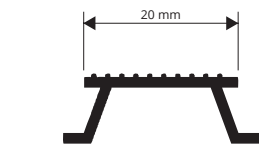

pack. 2000 Pcs divided into two 1000 Pcs bags

Article	Ø mm	Pcs/Pack.		
PPTC 22	22	2000		

SMOOTH PLUG
for walls without plaster

HOLLOW PLUG
for plaster

PPR 20 / 22 / 26

PPT 09 / 12 / 16 / 20 / 22 / 26

RETDB 22

TIGPC 22

DRIP

GREY RIGID PVC

GREY RIGID PVC

bar length 2 lm - pack. 50 Pcs - 100 lm

Article	L x H mm		
GCT 20	20 x 12		
GCT 30	30 x 15		

GCT 20: 15.000 lm / pallets
GCT 30: 10.000 lm / pallets

COLOURS

GCT 20

GCT 30

LAYING INSTRUCTIONS

Must be fixed below the sheathing/armature to create the drip course.

* = Production on demand with minimum quantity of 10000 pcs. Production delay 4/5 weeks. Price to be agreed.