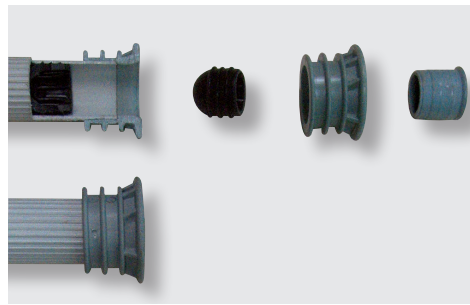

RIBBED DISTANCE TUBE

GREY RIGID PVC

PPD 20

PPD 22

PPD 26

GREY RIGID PVC

bar length 2 lm - pack. 25 Pcs - 50 lm

Article	Ø mm inside		
PPD 20	20		
PPD 22	22		
PPD 26	26		

PPD 20/ PPD 22: 5.000 lm / pallets
PPD 26: 3.000 lm / pallets

COLOURS

WASHERS AND END CAPS FOR DISTANCE TUBE

GREY HD POLYPROPYLENE - PVC / RUBBER

WASHERS - GREY HD POLYPROPYLENE

pack. 1000 Pcs

Article	Ø mm outside		
PPR 20	20		
PPR 22	22		
PPR 26	26		

OUTSIDE WASHERS - GREY HD POLYPROPYLENE

pack. 1000 Pcs

Article	Ø mm		
RETDB 22	26		

INSIDE END CAPS - PVC / RUBBER

pack. 2000 PCS divided into two 1000 Pcs bags

Article	Ø mm		
TIGPC 22	22		

SMOOTH PLUGS - GREY HD POLYPROPYLENE