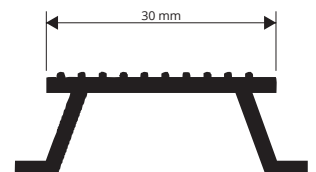

pack. 2000 Pcs divided into two 1000 Pcs bags

Article	Ø mm	Pcs/Pack.		
PPTC 22	22	2000		

SMOOTH PLUG
for walls without plaster

HOLLOW PLUG
for plaster

PPR 20 / 22 / 26

PPT 09 / 12 / 16 / 20 / 22 / 26

RETDB 22

TIGPC 22

DRIP

GREY RIGID PVC

GREY RIGID PVC

bar length 2 lm - pack. 50 Pcs - 100 lm

Article	L x H mm		
GCT 20	20 x 12		
GCT 30	30 x 15		

GCT 20: 15.000 lm / pallets
GCT 30: 10.000 lm / pallets

COLOURS

GCT 20

GCT 30

LAYING INSTRUCTIONS

Must be fixed below the sheathing/armature to create the drip course.

* = Production on demand with minimum quantity of 10000 pcs. Production delay 4/5 weeks. Price to be agreed.