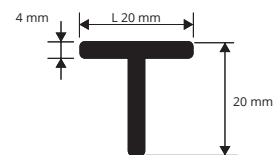

PIF 153
PIF 203
PIF 253
PIF 403

FLAT IRON

thick 3 mm - bar length 2 lm - pack. 10 Pcs - 20 lm

Article	L mm		
PIF 153	15		
PIF 203	20		
PIF 253	25		
PIF 403	40		

items not for sell individually.

CORNER EQUAL SIDES IRON

thick 3 mm - bar length 2 lm - pack. 10 Pcs - 20 lm

Article	L x H mm		
AGF 203	20 x 20		
AGF 303	30 x 30		
AGF 403	40 x 40		

items not for sell individually.

CORNER "L-FORM" IRON

thick 2 mm - bar length 2 lm - pack. 10 Pcs - 20 lm

Article	L x H mm		
ALF 3020	30 x 20		
ALF 4020	40 x 20		

items not for sell individually.

EMPTY ROUND TUBE IRON

bar length 2 lm - pack. 10 Pcs - 20 lm

Article	Ø mm ext.		
TVF 12	12		
TVF 16	16		
TVF 20	20		
TVF 25	25		

items not for sell individually.

FULL ROUND TUBE IRON

bar length 2 lm - pack. 10 Pcs - 20 lm

Article	Ø mm ext.		
TPF 10	10		
TPF 12	12		

items not for sell individually.

FULL SQUARE TUBE IRON

bar length 2 lm - pack. 10 Pcs - 20 lm

Article	L x H mm		
TQPF 08	8 x 8		
TQPF 10	10 x 10		
TQPF 12	12 x 12		
TQPF 14	14 x 14		

items not for sell individually.

EMPTY SQUARE TUBE IRON

bar length 2 lm - pack. 10 Pcs - 20 lm

Article	L x H mm		
TQVF 20	20 x 20		
TQVF 25	25 x 25		
TQVF 30	30 x 30		
TQVF 40	40 x 40		

items not for sell individually.

EMPTY RECTANGULAR TUBE IRON

bar length 2 lm - pack. 10 Pcs - 20 lm

Article	L x H mm		
TRF 3020	30 x 20		
TRF 4020	40 x 20		

items not for sell individually.

PROFILE "T-FORM" IRON

bar length 2 lm - pack. 10 Pcs - 20 lm

Article	L x H mm		
TF 20	20 x 20		

items not for sell individually.

CANAL "U FORM" IRON

bar length 2 lm - pack. 10 Pcs - 20 lm

Article	L x H mm		
CUF 1515	15 x 15		
CUF 3020	30 x 20		

items not for sell individually.

AGF 203
AGF 303
AGF 403

ALF 3020
ALF 4020

TVF 12
TVF 16
TVF 20
TVF 25

TPF 10
TPF 12

TQPF 08
TQPF 10
TQPF 12
TQPF 14

TQVF 20
TQVF 25
TQVF 30
TQVF 40

TRF 3020
TRF 4020

TF 20

CUF 1515
CUF 3020