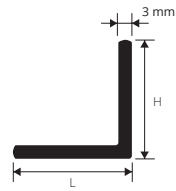

CANAL "U FORM" IRON

bar length 2 lm - pack. 10 Pcs - 20 lm

Article	L x H mm		
CUF 1515	15 x 15		
CUF 3020	30 x 20		

items not for sell individually.

AGF 203
AGF 303
AGF 403