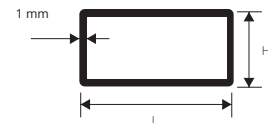

TRF 3020
TRF 4020