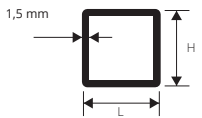

TQVF 20
TQVF 25
TQVF 30
TQVF 40