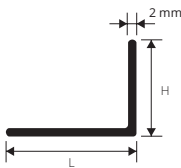

ALF 3020
ALF 4020