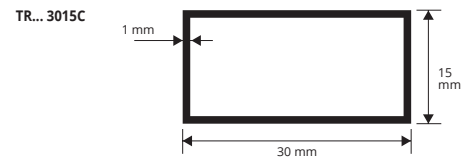

Available in the finishes: AO - AA.  
The code of the selected colour must be added to the article code.  
E.g.: TQV... 10C (chosen finish anodized gold) TQVAO 10C.

**POLISHED CHROME ALUMINIUM thermo packed**  
bar length 2 lm - pack. 10 Pcs - 20 lm

# EMPTY RECTANGULAR TUBE

ANODIZED GOLD AND SILVER, POLISHED CHROME  
AND WHITE VARNISHED ALUMINIUM

**ANODIZED GOLD AND SILVER ALUMINIUM thermo packed**  
bar length 2 lm - pack. 10 Pcs - 20 lm

Article	L x H mm		
TR... 2010C	20 x 10		
TR... 3015C	30 x 15		

Available in the finishes: AO - AA.  
The code of the selected colour must be added to the article code.  
E.g.: TR... 2010C (chosen finish anodized gold) TRA0 2010C.

**POLISHED CHROME ALUMINIUM thermo packed**  
bar length 2 lm - pack. 10 Pcs - 20 lm

Article	L x H mm		
TRBC 2010C	20 x 10		
TRBC 3015C	30 x 15		

**WHITE VARNISHED ALUMINIUM thermo packed**  
bar length 2 lm - pack. 10 Pcs - 20 lm

Article	L x H mm		
TRB 2010C	20 x 10		

On demand are available 1 lm bars.