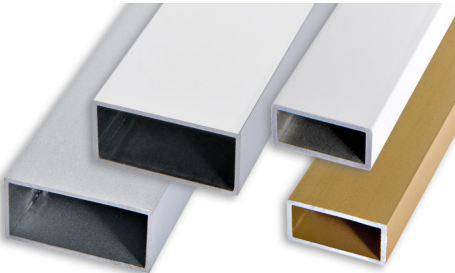

Available in the finishes: AO - AA.  
The code of the selected colour must be added to the article code.  
E.g.: TQV... 10C (chosen finish anodized gold) TQVAO 10C.

**POLISHED CHROME ALUMINIUM thermo packed**  
bar length 2 lm - pack. 10 Pcs - 20 lm

Article	L x H mm		
TQVBC 10C	10 x 10		
TQVBC 15C	15 x 15		
TQVBC 20C	20 x 20		

# EMPTY RECTANGULAR TUBE

ANODIZED GOLD AND SILVER, POLISHED CHROME  
AND WHITE VARNISHED ALUMINIUM

**ANODIZED GOLD AND SILVER ALUMINIUM thermo packed**  
bar length 2 lm - pack. 10 Pcs - 20 lm

Article	L x H mm		
TR... 2010C	20 x 10		
TR... 3015C	30 x 15		

Available in the finishes: AO - AA.  
The code of the selected colour must be added to the article code.  
E.g.: TR... 2010C (chosen finish anodized gold) TRA0 2010C.

**POLISHED CHROME ALUMINIUM thermo packed**  
bar length 2 lm - pack. 10 Pcs - 20 lm