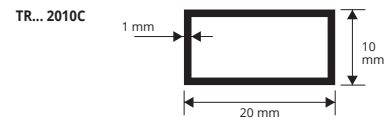

On demand are available 1 lm bars.

CURVE PROFILE

ANODIZED GOLD AND SILVER, POLISHED CHROME
AND WHITE VARNISHED ALUMINIUM