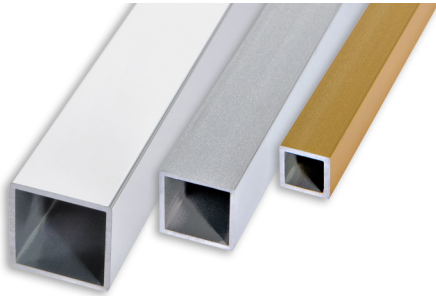

# EMPTY SQUARE TUBE

ANODIZED GOLD AND SILVER ALUMINIUM  
POLISHED CHROME ALUMINIUM

**ANODIZED GOLD AND SILVER ALUMINIUM thermo packed**  
bar length 2 lm - pack. 10 Pcs - 20 lm

Article	L x H mm		
TQV... 10C	10 x 10		
TQV... 15C	15 x 15		
TQV... 20C	20 x 20		

Available in the finishes: AO - AA.  
The code of the selected colour must be added to the article code.  
E.g.: TQV... 10C (chosen finish anodized gold) TQVAO 10C.

**POLISHED CHROME ALUMINIUM thermo packed**  
bar length 2 lm - pack. 10 Pcs - 20 lm

# EMPTY RECTANGULAR TUBE

ANODIZED GOLD AND SILVER, POLISHED CHROME  
AND WHITE VARNISHED ALUMINIUM

**ANODIZED GOLD AND SILVER ALUMINIUM thermo packed**  
bar length 2 lm - pack. 10 Pcs - 20 lm

Article	L x H mm		
TR... 2010C	20 x 10		
TR... 3015C	30 x 15		

## COLOURS

B - White varnished alum.