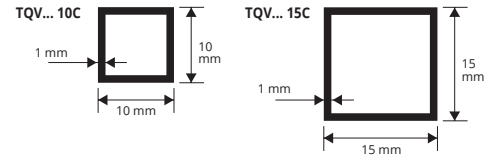

# EMPTY SQUARE TUBE

ANODIZED GOLD AND SILVER ALUMINIUM  
POLISHED CHROME ALUMINIUM

**ANODIZED GOLD AND SILVER ALUMINIUM thermo packed**  
bar length 2 lm - pack. 10 Pcs - 20 lm

Article	L x H mm		
TQV... 10C	10 x 10		
TQV... 15C	15 x 15		
TQV... 20C	20 x 20		

Available in the finishes: AO - AA.  
The code of the selected colour must be added to the article code.  
E.g.: TQV... 10C (chosen finish anodized gold) TQVAO 10C.

**POLISHED CHROME ALUMINIUM thermo packed**  
bar length 2 lm - pack. 10 Pcs - 20 lm

Article	L x H mm		
TQVBC 10C	10 x 10		
TQVBC 15C	15 x 15		
TQVBC 20C	20 x 20		

Article	L x H mm		
TRBC 2010C	20 x 10		
TRBC 3015C	30 x 15		

**WHITE VARNISHED ALUMINIUM thermo packed**  
bar length 2 lm - pack. 10 Pcs - 20 lm

Article	L x H mm		
TRB 2010C	20 x 10		

On demand are available 1 lm bars.