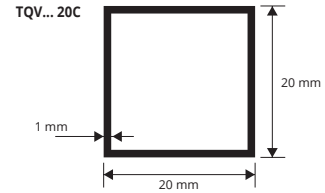

# EMPTY SQUARE TUBE

ANODIZED GOLD AND SILVER ALUMINIUM  
POLISHED CHROME ALUMINIUM

**ANODIZED GOLD AND SILVER ALUMINIUM thermo packed**  
bar length 2 lm - pack. 10 Pcs - 20 lm

Article	L x H mm		
TQV... 10C	10 x 10		
TQV... 15C	15 x 15		
TQV... 20C	20 x 20		

Available in the finishes: AO - AA.  
The code of the selected colour must be added to the article code.  
E.g.: TQV... 10C (chosen finish anodized gold) TQVAO 10C.

**POLISHED CHROME ALUMINIUM thermo packed**  
bar length 2 lm - pack. 10 Pcs - 20 lm

Article	L x H mm		
TQVBC 10C	10 x 10		
TQVBC 15C	15 x 15		
TQVBC 20C	20 x 20		

Article	L x H mm		
TRBC 2010C	20 x 10		
TRBC 3015C	30 x 15		

**WHITE VARNISHED ALUMINIUM thermo packed**  
bar length 2 lm - pack. 10 Pcs - 20 lm

Article	L x H mm		
TRB 2010C	20 x 10		

On demand are available 1 lm bars.