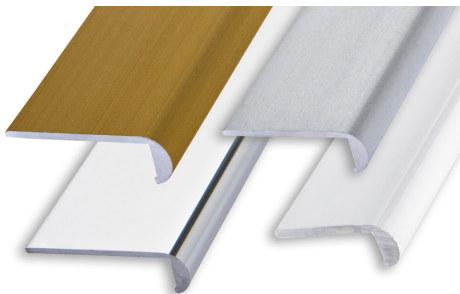

Available in the finishes: AO - AA.  
The code of the selected colour must be added to the article code.  
E.g.: TR... 2010C (chosen finish anodized gold) TRA0 2010C.

**POLISHED CHROME ALUMINIUM thermo packed**  
bar length 2 lm - pack. 10 Pcs - 20 lm

Article	L x H mm		
TRBC 2010C	20 x 10		
TRBC 3015C	30 x 15		

**WHITE VARNISHED ALUMINIUM thermo packed**  
bar length 2 lm - pack. 10 Pcs - 20 lm

Article	L x H mm		
TRB 2010C	20 x 10		

On demand are available 1 lm bars.

# CURVE PROFILE

ANODIZED GOLD AND SILVER, POLISHED CHROME  
AND WHITE VARNISHED ALUMINIUM

**ANODIZED GOLD AND SILVER ALUMINIUM thermo packed**  
thick 1 mm - bar length 2 lm - pack. 10 Pcs - 20 lm

Article	L mm		
UG... 181C	18		
UG... 221C	22		
UG... 251C	25		

Available in the finishes: AO - AA.  
The code of the selected colour must be added to the article code.  
E.g.: UG... 181C (chosen finish anodized gold) UGAO 181C.

**POLISHED CHROME ALUMINIUM thermo packed**  
thick 1 mm - bar length 2 lm - pack. 10 Pcs - 20 lm