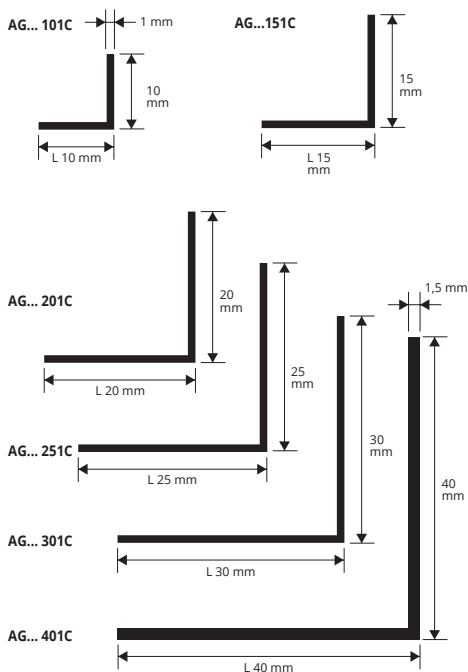

# CORNER EQUAL SIDES

POLISHED STAINLESS STEEL 1.4016

**POLISHED STAINLESS STEEL 1.4016 with protective film**  
thick 1 mm - bar length 2 lm - pack. 10 Pcs - 20 lm

Article	L x H mm		
AGAC 201C	20 x 20		
AGAC 301C	30 x 30		

# CORNER EQUAL SIDES

POLISHED BRASS

**POLISHED BRASS with protective film**  
thick 1 mm - bar length 2 lm - pack. 10 Pcs - 20 lm

Article	L x H mm		
AGOL 201C	20 x 20		*
AGOL 301C	30 x 30		

On demand are available 1 lm bars.

# CORNER EQUAL SIDES

ANODIZED GOLD AND SILVER, POLISHED CHROME AND WHITE VARNISHED ALUMINIUM

**ANODIZED GOLD and SILVER ALUMINIUM thermo packed**  
bar length 2 lm - pack. 10 Pcs - 20 lm

Article	L x H mm		
AG... 101C	10 x 10		
AG... 151C	15 x 15		
AG... 201C	20 x 20		
AG... 251C	25 x 25		
AG... 301C	30 x 30		
AG... 401C	40 x 40		

Article	L x H mm		
AGBC 101C	10 x 10		
AGBC 151C	15 x 15		
AGBC 201C	20 x 20		
AGBC 251C	25 x 25		
AGBC 301C	30 x 30		
AGBC 401C	40 x 40		

**WHITE VARNISHED ALUMINIUM thermo packed**  
bar length 2 lm - pack. 10 Pcs - 20 lm