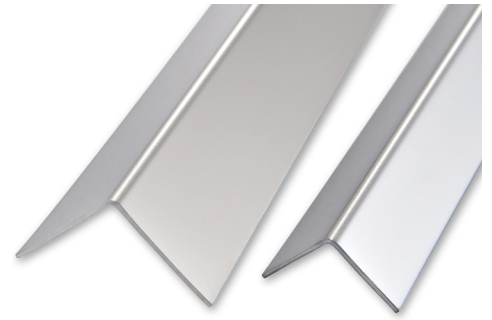

# CORNER EQUAL SIDES

POLISHED STAINLESS STEEL 1.4016

**POLISHED STAINLESS STEEL 1.4016 with protective film**  
thick 1 mm - bar length 2 lm - pack. 10 Pcs - 20 lm

Article	L x H mm		
AGAC 201C	20 x 20		
AGAC 301C	30 x 30		

On demand are available 1 lm bars.

# CORNER EQUAL SIDES

POLISHED BRASS

**POLISHED BRASS with protective film**  
thick 1 mm - bar length 2 lm - pack. 10 Pcs - 20 lm

Article	L x H mm		
AGOL 201C	20 x 20		*
AGOL 301C	30 x 30		

On demand are available 1 lm bars.

# CORNER EQUAL SIDES

ANODIZED GOLD AND SILVER, POLISHED CHROME AND WHITE VARNISHED ALUMINIUM

**ANODIZED GOLD and SILVER ALUMINIUM thermo packed**  
bar length 2 lm - pack. 10 Pcs - 20 lm

Article	L x H mm		
AG... 101C	10 x 10		
AG... 151C	15 x 15		
AG... 201C	20 x 20		
AG... 251C	25 x 25		
AG... 301C	30 x 30		
AG... 401C	40 x 40		