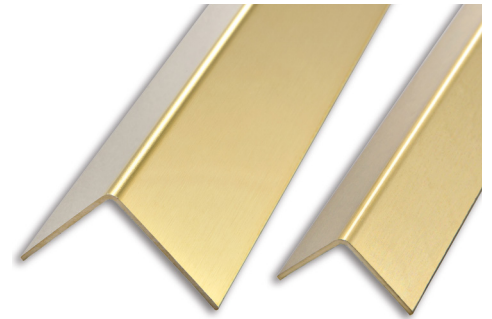

# CORNER EQUAL SIDES

POLISHED STAINLESS STEEL 1.4016

**POLISHED STAINLESS STEEL 1.4016 with protective film**  
thick 1 mm - bar length 2 lm - pack. 10 Pcs - 20 lm

Article	L x H mm		
AGAC 201C	20 x 20		
AGAC 301C	30 x 30		

# CORNER EQUAL SIDES

POLISHED BRASS

**POLISHED BRASS with protective film**  
thick 1 mm - bar length 2 lm - pack. 10 Pcs - 20 lm

Article	L x H mm		
AGOL 201C	20 x 20		*
AGOL 301C	30 x 30		

On demand are available 1 lm bars.

# CORNER EQUAL SIDES

ANODIZED GOLD AND SILVER, POLISHED CHROME AND WHITE VARNISHED ALUMINIUM

**ANODIZED GOLD and SILVER ALUMINIUM thermo packed**  
bar length 2 lm - pack. 10 Pcs - 20 lm

Article	L x H mm		
AG... 101C	10 x 10		
AG... 151C	15 x 15		
AG... 201C	20 x 20		
AG... 251C	25 x 25		
AG... 301C	30 x 30		
AG... 401C	40 x 40		