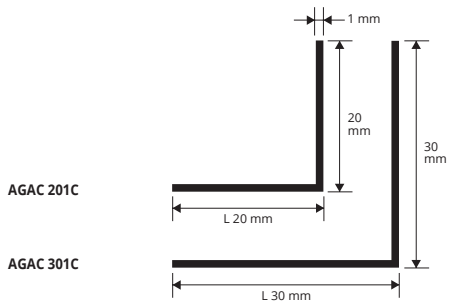

# CORNER EQUAL SIDES

POLISHED STAINLESS STEEL 1.4016

**POLISHED STAINLESS STEEL 1.4016 with protective film**  
thick 1 mm - bar length 2 lm - pack. 10 Pcs - 20 lm

Article	L x H mm		
AGAC 201C	20 x 20		
AGAC 301C	30 x 30		

# CORNER EQUAL SIDES

POLISHED BRASS

**POLISHED BRASS with protective film**  
thick 1 mm - bar length 2 lm - pack. 10 Pcs - 20 lm

Article	L x H mm		
AGOL 201C	20 x 20		*
AGOL 301C	30 x 30		

On demand are available 1 lm bars.

# CORNER EQUAL SIDES

ANODIZED GOLD AND SILVER, POLISHED CHROME AND WHITE VARNISHED ALUMINIUM

**ANODIZED GOLD and SILVER ALUMINIUM thermo packed**  
bar length 2 lm - pack. 10 Pcs - 20 lm

Article	L x H mm		
AG... 101C	10 x 10		
AG... 151C	15 x 15		
AG... 201C	20 x 20		
AG... 251C	25 x 25		
AG... 301C	30 x 30		
AG... 401C	40 x 40		

Article	L x H mm		
AGBC 101C	10 x 10		
AGBC 151C	15 x 15		
AGBC 201C	20 x 20		
AGBC 251C	25 x 25		
AGBC 301C	30 x 30		
AGBC 401C	40 x 40		

**WHITE VARNISHED ALUMINIUM thermo packed**  
bar length 2 lm - pack. 10 Pcs - 20 lm