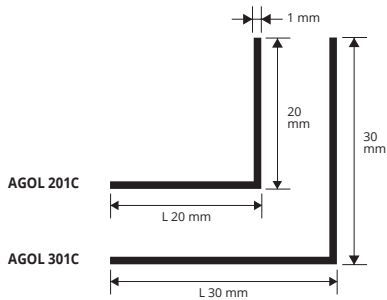

# CORNER EQUAL SIDES

POLISHED STAINLESS STEEL 1.4016

**POLISHED STAINLESS STEEL 1.4016 with protective film**  
thick 1 mm - bar length 2 lm - pack. 10 Pcs - 20 lm

Article	L x H mm		
AGAC 201C	20 x 20		
AGAC 301C	30 x 30		

# CORNER EQUAL SIDES

POLISHED BRASS

**POLISHED BRASS with protective film**  
thick 1 mm - bar length 2 lm - pack. 10 Pcs - 20 lm

Article	L x H mm		
AGOL 201C	20 x 20		*
AGOL 301C	30 x 30		

On demand are available 1 lm bars.

# CORNER EQUAL SIDES

ANODIZED GOLD AND SILVER, POLISHED CHROME AND WHITE VARNISHED ALUMINIUM

**ANODIZED GOLD and SILVER ALUMINIUM thermo packed**  
bar length 2 lm - pack. 10 Pcs - 20 lm

Article	L x H mm		
AG... 101C	10 x 10		
AG... 151C	15 x 15		
AG... 201C	20 x 20		
AG... 251C	25 x 25		
AG... 301C	30 x 30		
AG... 401C	40 x 40		

Article	L x H mm		
AGBC 101C	10 x 10		
AGBC 151C	15 x 15		
AGBC 201C	20 x 20		
AGBC 251C	25 x 25		
AGBC 301C	30 x 30		
AGBC 401C	40 x 40		

**WHITE VARNISHED ALUMINIUM thermo packed**  
bar length 2 lm - pack. 10 Pcs - 20 lm