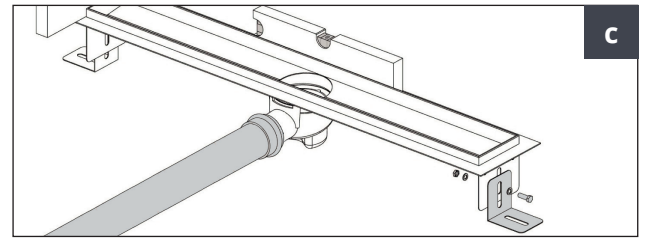

# DRAIN REDUCTION

POLYPROPYLENE

Article	Description	Pc/Pack.
PSHWRD 5040	50 to 40 mm polypropylene drain reduction	1

REDUCTION