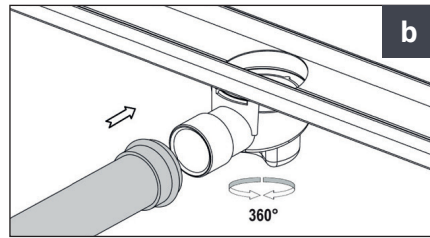

# DRAIN REDUCTION

POLYPROPYLENE

Article	Description	Pc/Pack.
PSHWRD 5040	50 to 40 mm polypropylene drain reduction	1

REDUCTION