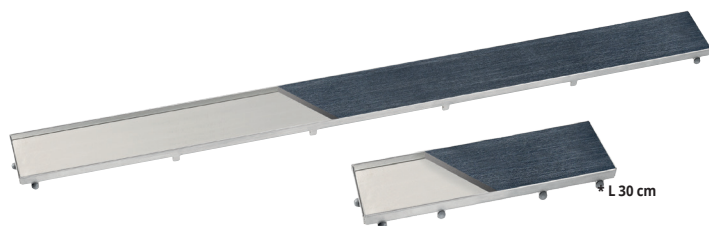

PROSHOWER TOP

ACCIAIO INOX AISI 304/1.4301-V2A SUPER LUCIDO

PROSHOWER TILE - Piastrellabile

PSHWT 30/60/70/80/90/100/120

PROSHOWER LINE

PSHWL 60/70/80/90/100/120

PROSHOWER DESIGN

PSHWD 30/60/70/80/90/100/120

PROSHOWER STRIPS

PSHWST 60/70/80/90/100/120

PROSHOWER GRILL

PSHWGR 60/70/80/90/100/120

PROSHOWER SQUARE

PSHWSQ 60/70/80/90/100/120

PROSHOWER TILE - ACCIAIO INOX AISI 304/1.4301-V2A SUPER LUCIDO 1 Pz

Articolo	Lunghezza cm	Larghezza cm
PSHWT 30*	30	8
PSHWT 60**	60	8
PSHWT 70	70	8
PSHWT 80	80	8
PSHWT 90	90	8
PSHWT 100*	100	8
PSHWT 120*	120	8

*PSHWT 30,100,120 Venduti solo in abbinamento con Proshower Base L.

**PSHWT 60 Venduto solo in abbinamento con Proshower Base Basic.

PROSHOWER LINE - ACCIAIO INOX AISI 304/1.4301-V2A SUPER LUCIDO - conf. 1 Pz