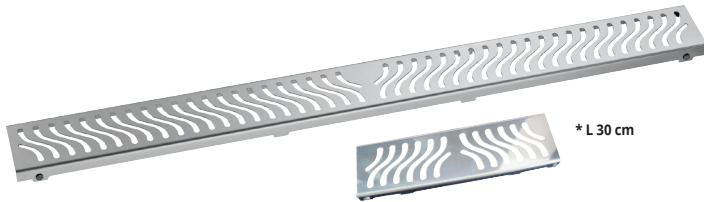

## PROSHOWER TOP

SUPER-POLISHED STAINLESS STEEL AISI 304 / 1.4301 - V2A

## PROSHOWER TILE - tileable

PSHWT 30/60/70/80/90/100/120

## PROSHOWER LINE

PSHWL 60/70/80/90/100/120

## PROSHOWER DESIGN

PSHWD 30/60/70/80/90/100/120