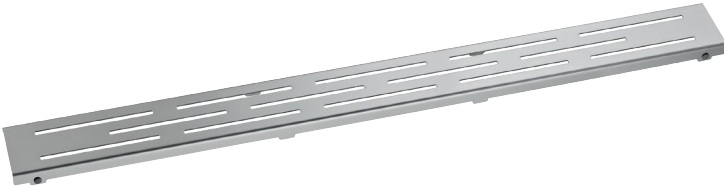

PROSHOWER STRIPS

PSHWST 60/70/80/90/100/120