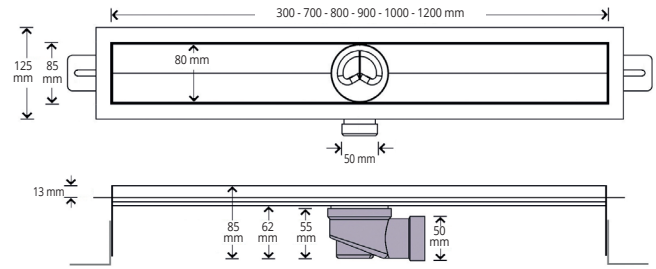

PROSHOWER BASE L is a channel body in stainless steel AISI 304/1.4301 - V2A steel for the realisation of floor-level shower. The body channel, with an overall height of 85 mm, is completed by 6 different grids in stainless steel. **PROSHOWER BASE L** undergoes electro-polishing and subsequent passivation, which guarantees excellent resistance in any environment. Its low thickness combined with the fully adjustable siphon, the modularity and the high number of grids make it a much sought-after solution.

PROSHOWER BASE L

SUPER POLISHED STAINLESS STEEL
AISI 304/1.4301-V2A

* L 30 cm

DUCT BODY MADE OF AISI 304 STAINLESS STEEL

Article	Description	Pc/Pack.
PSHWDL 30	PROSHOWER BASE L-ACC-L 30 x 8 cm	1
PSHWDL 70	PROSHOWER BASE L-ACC-L 70 x 8 cm	1
PSHWDL 80	PROSHOWER BASE L-ACC-L 80 x 8 cm	1
PSHWDL 90	PROSHOWER BASE L-ACC-L 90 x 8 cm	1
PSHWDL 100	PROSHOWER BASE L-ACC-L 100 x 8 cm	1
PSHWDL 120	PROSHOWER BASE L-ACC-L 120 x 8 cm	1

PSHWDL 30 / 70 / 80 / 90 / 100 / 120

UPON REQUEST

PROSHOWER BASE L with vertical siphon complete of installed Profoil membrane (code ref. PSHWDVS...). Drain Ø 50 mm.

PROSHOWER BASE BASIC is a water collecting duct system in polypropylene for floor showers, available in several lengths and grids.

PROSHOWER BASE BASIC

GREY POLYPROPYLENE

GREY POLYPROPYLENE DUCT BODY

Article	Description	Pc/Pack.
PSHWBB 60	PROSHOWER BASE BASIC - 60 x 8 cm PP	1
PSHWBB 70	PROSHOWER BASE BASIC - 70 x 8 cm PP	1
PSHWBB 80	PROSHOWER BASE BASIC - 80 x 8 cm PP	1
PSHWBB 90	PROSHOWER BASE BASIC - 90 x 8 cm PP	1