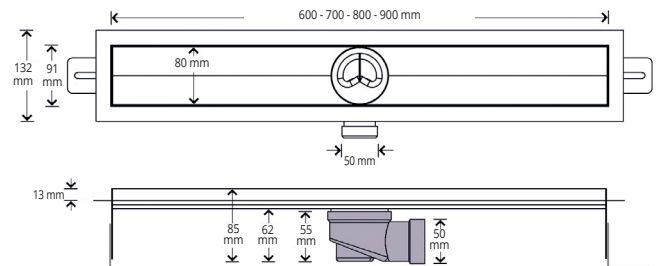

PROSHOWER BASE L is a channel body in stainless steel AISI 304/1.4301 - V2A steel for the realisation of floor-level shower. The body channel, with an overall height of 85 mm, is completed by 6 different grids in stainless steel. **PROSHOWER BASE L** undergoes electro-polishing and subsequent passivation, which guarantees excellent resistance in any environment. Its low thickness combined with the fully adjustable siphon, the modularity and the high number of grids make it a much sought-after solution.

PROSHOWER BASE BASIC

GREY POLYPROPYLENE

GREY POLYPROPYLENE DUCT BODY

Article	Description	Pc/Pack.
PSHWBB 60	PROSHOWER BASE BASIC - 60 x 8 cm PP	1
PSHWBB 70	PROSHOWER BASE BASIC - 70 x 8 cm PP	1
PSHWBB 80	PROSHOWER BASE BASIC - 80 x 8 cm PP	1
PSHWBB 90	PROSHOWER BASE BASIC - 90 x 8 cm PP	1

PSHWBB 60 / 70 / 80 / 90

UPON REQUEST

PROSHOWER BASE BASIC with vertical siphon complete of installed Profoil membrane (code ref. PSHWBBVS...). Drain Ø 50 mm.

PROFOIL SECTION

HDPE E PP GUAINA

PROFOIL SECTION AND DOUBLE SIDED TAPE 3 Im

Article	L	Pc/Pack.
PSHANT 30	30 cm	1
PSHANT 60	60 cm	1
PSHANT 70	70 cm	1
PSHANT 80	80 cm	1
PSHANT 90	90 cm	1
PSHANT 100	100 cm	1
PSHANT 120	120 cm	1

3 m

PROFOIL SECTION AND DOUBLE SIDED TAPE