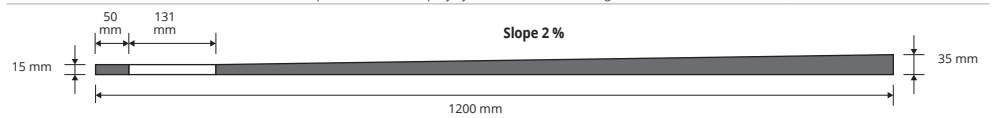

PROSHOWER PANEL LINEAR
PSHPAN

PROFOIL
PFLO 0405

PROBAND 150
PRBPE 1507

PROBAND FIX
PRBFXB

PVC TOWEL
PRSPD 10

ALUMINUM PROFILES
PIAA 40212

PROSHOWER PANEL EXTENSION
EXEMPLES OF LAYING

Article	Description	Pc/Pack.
PSHPAN	Proshower panel in moulded polystyrene 120x120 cm with glued Profoil	1

Article	Description	Pc/Pack.
PSHPANXT 60120	PROSHOWER PANEL EXTENSION 120x60 cm for PROSHOWER PANEL LINEAR - Slope 2%	1
PSHPANXTL 60120	LATERAL PROSHOWER PANEL EXTENSION 60x120 cm for PROSHOWER PANEL LINEAR - Slope 2%	1