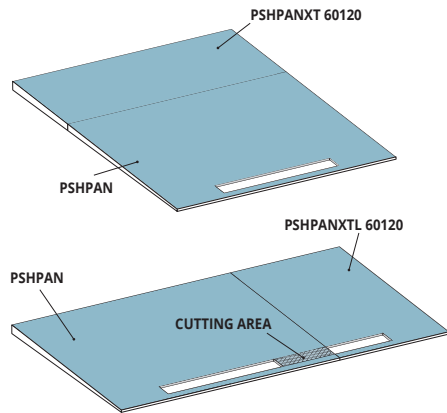

PROSHOWER PANEL LINEAR
PSHPAN

PROFOIL
PFLO 0405

PROBAND 150
PRBPE 1507

PROBAND FIX
PRBFXB

PVC TOWEL
PRSPD 10

ALUMINUM PROFILES
PIAA 40212

PROSHOWER PANEL EXTENSION
EXEMPLES OF LAYING

Article	Description	Pc/Pack.
PSHPAN	Proshower panel in moulded polystyrene 120x120 cm with glued Profoil	1

Article	Description	Pc/Pack.
PSHPANXT 60120	PROSHOWER PANEL EXTENSION 120x60 cm for PROSHOWER PANEL LINEAR - Slope 2%	1
PSHPANXTL 60120	LATERAL PROSHOWER PANEL EXTENSION 60x120 cm for PROSHOWER PANEL LINEAR - Slope 2%	1