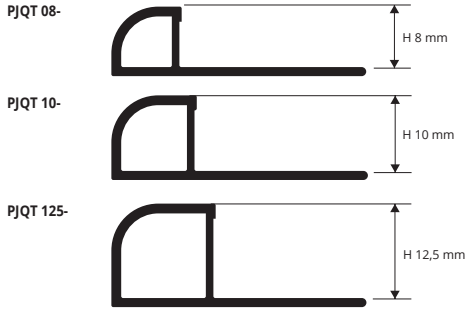

PROJOLLY QUART

SHOCKPROOF NON - TOXIC COLORED VINYL RESIN

PROJOLLY QUART is a quarter-circle rounded bead profile in shockproof non - toxic colored vinyl resin that can be applied on external corners of coverings. It can be used to close the perimeter of coverings. Its particular section, the availability in different colours also on demand and special pieces such as internal and external corners make **PROJOLLY QUART** a much sought-after profile. It can be easily matched with the wall covering and allows an elegant workmanlike application.

NON-TOXIC SHOCKPROOF VINYL RESIN
bar length **2,7 lm** - pack. **54 lm** (white colour pack. **108 lm**)

Article	H mm		
PJQT 08-...	8		
PJQT 10-...	10		
PJQT 125-...	12,5		

Available in the colours: 00-01-02-03-05-06-11-17-18.
Available on demand 0106 - 04 - 07 - 08 - 09 - 10-12-13-14-15-16-19-20-21-22-23-24-25-26-27-28-29 with a minimum quantity order of 800 pcs. The code of the selected colour must be added to the article code. E.g.: PJQT 08-... (chosen colour white) PJQT 08-01.

WHITE NOT FOR SALE SINGLY

EXAMPLES AND INSTRUCTIONS FOR LAYING METHODS

1. Choose "PROJOLLY QUART" according to the tile thickness and desired colour.
2. Cut "PROJOLLY QUART" to the desired length and apply the adhesive on the support where the profile will be laid.
3. Press the anchoring flange of "PROJOLLY QUART" into the adhesive.
4. Lay the tiles, aligning them with the profile leaving a 2 mm joint.
5. Fill the joints between the profile and the tiles with grout, in order to avoid water stagnation.

COLOURS

00 - White ice	01 - White	02 - Light grey	03 - Cement gray	05 - Dark beige	06 - Ivory
11 - Black	17 - Bahama beige	18 - Grey			

ON DEMAND - MINIMUM QUANTITY 800 PCS by colour and height (Price to be agreed. Production delay 4/5 weeks)