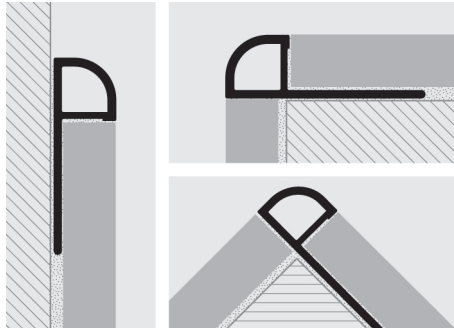

PROJOLLY QUART

SHOCKPROOF NON - TOXIC COLORED VINYL RESIN

PROJOLLY QUART is a quarter-circle rounded bead profile in shockproof non - toxic colored vinyl resin that can be applied on external corners of coverings. It can be used to close the perimeter of coverings. Its particular section, the availability in different colours also on demand and special pieces such as internal and external corners make **PROJOLLY QUART** a much sought-after profile. It can be easily matched with the wall covering and allows an elegant workmanlike application.

NON-TOXIC SHOCKPROOF VINYL RESIN
bar length **2,7 lm** - pack. **54 lm** (white colour pack. **108 lm**)

Article	H mm		
PJQT 08-...	8		
PJQT 10-...	10		
PJQT 125-...	12,5		

Available in the colours: 00-01-02-03-05-06-11-17-18.
Available on demand 0106 - 04 - 07 - 08 - 09 - 10-12-13-14-15-16-19-20-21-22-23-24-25-26-27-28-29 with a minimum quantity order of 800 pcs. The code of the selected colour must be added to the article code. E.g.: PJQT 08-... (chosen colour white) PJQT 08-01.

WHITE NOT FOR SALE SINGLY

EXAMPLES AND INSTRUCTIONS FOR LAYING METHODS

1. Choose "PROJOLLY QUART" according to the tile thickness and desired colour.
2. Cut "PROJOLLY QUART" to the desired length and apply the adhesive on the support where the profile will be laid.
3. Press the anchoring flange of "PROJOLLY QUART" into the adhesive.
4. Lay the tiles, aligning them with the profile leaving a 2 mm joint.
5. Fill the joints between the profile and the tiles with grout, in order to avoid water stagnation.